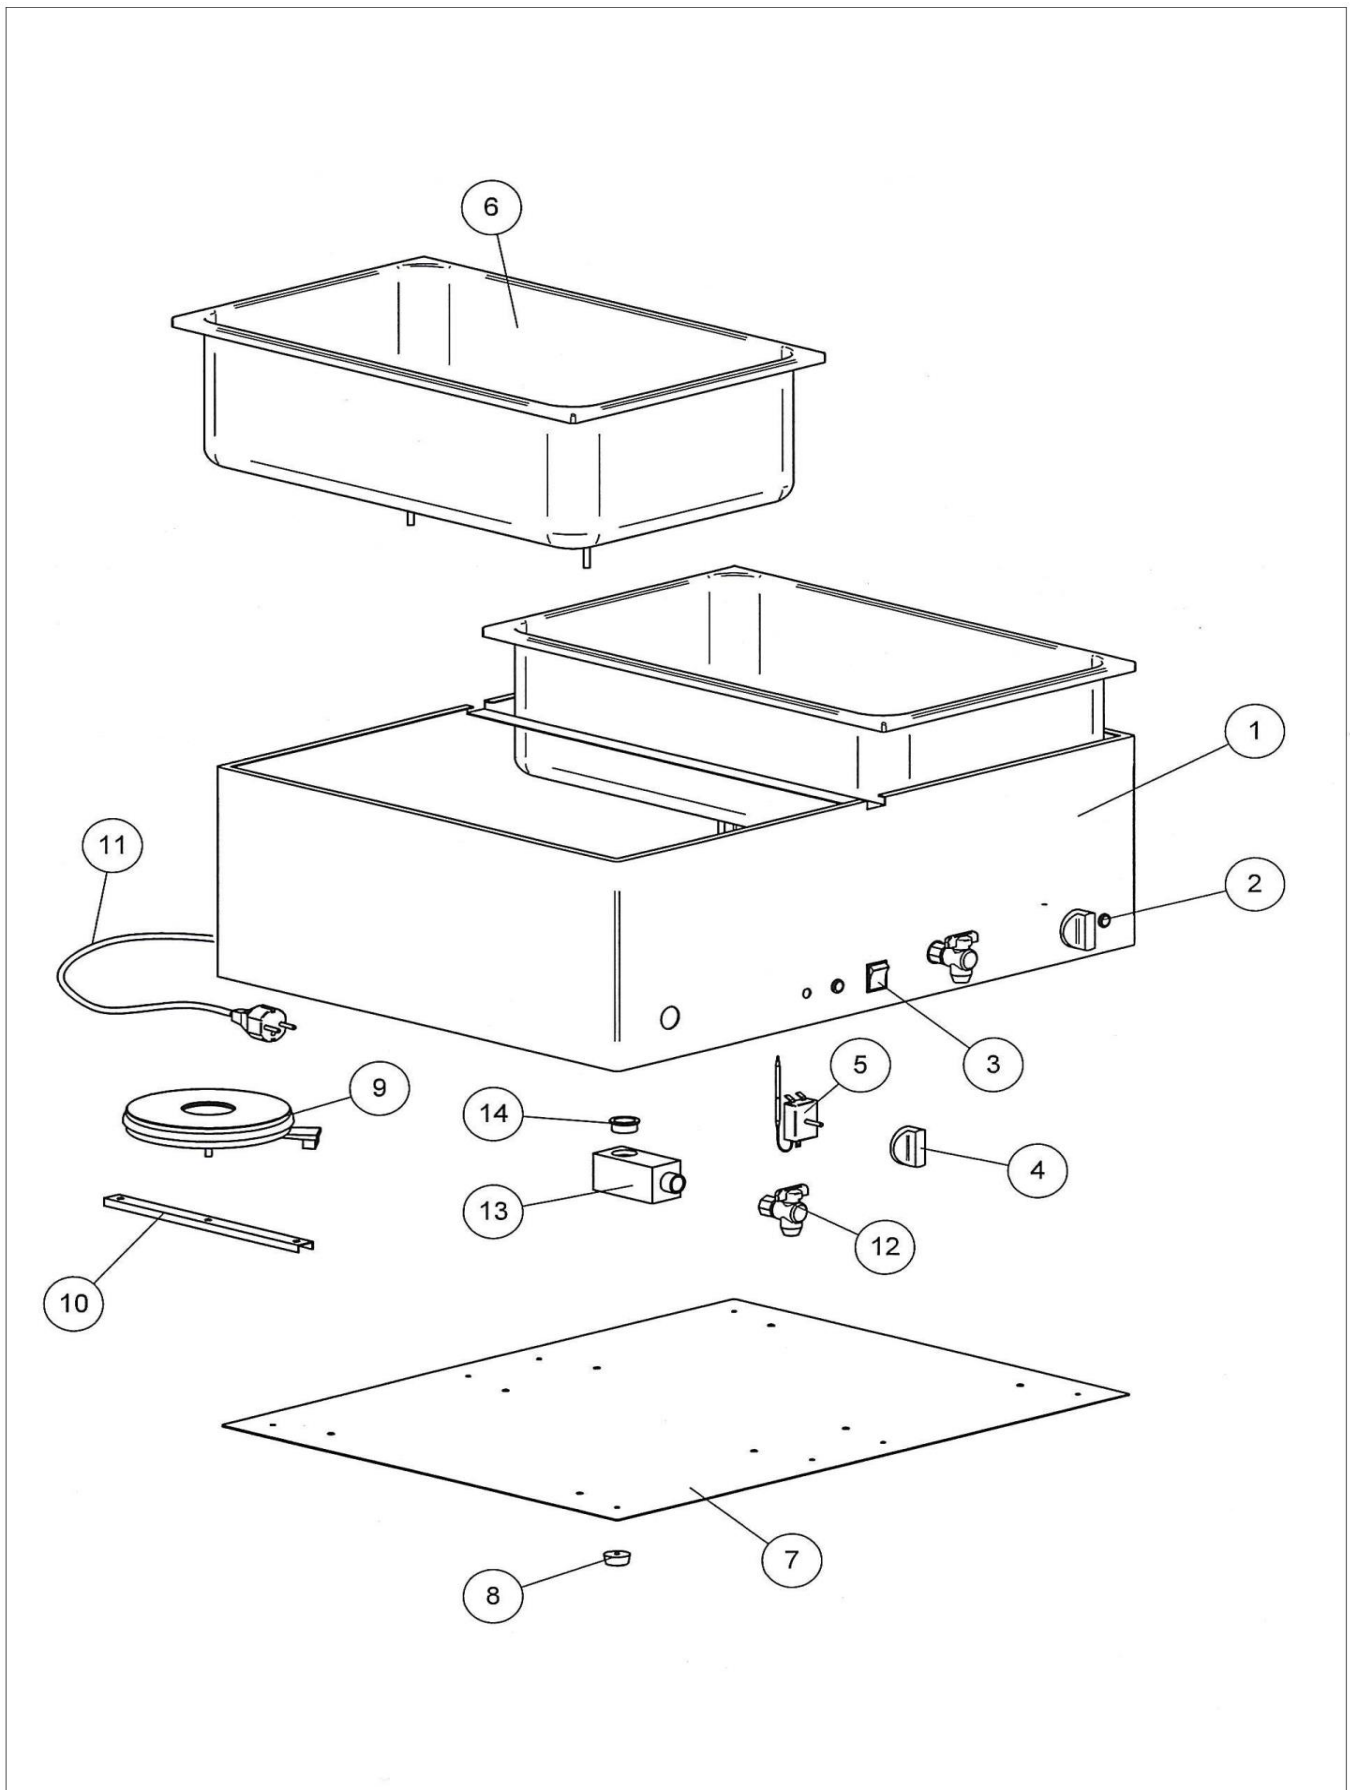

# SPARE PART LIST / ESPLOSO BM

## SPARE PART LIST / ESPLOSO BM

REF.	CODE CODICE	DESCRIPTION	DESCRIZIONE	PRICE PREZZO
1		Chassis BM116	Carcassa BM116	
1		Chassis BM121	Carcassa BM121	
1		Chassis BM116R	Carcassa BM116R	
1		Chassis BM121R	Carcassa BM121R	
1		Chassis BM216	Carcassa BM216	
1		Chassis BM221	Carcassa BM221	
1		Chassis BM216R	Carcassa BM216R	
1		Chassis BM221R	Carcassa BM221R	
2	R00202	Orange light	Spia arancione	
3	R00203	Switch	Interruttore	
4	R00204	Knob	Manopola + ghiera	
5	R00205	Thermostat	Termostato	
6		Basin BM116-216	Vasca BM116-216	
6		Basin BM121-221	Vasca BM121-221	
6		Basin BM116R-216R	Vasca BM116R-216R	
6		Basin BM121R-221R	Vasca 121R-221R	
7		Button BM116-116R-121-121R	Fondo BM116-116R-121-121R	
7		Button BM216-216R-221-221R	Fondo BM216-216R-221-221R	
8	R00206	Foot	Piedino	
9	R00207	Heating element	Resistenza	
10		Support	Supporto	
11		Electric cable	Cavo elettrico	
12	R00208	Tap	Rubinetto	
13	R00304	Coupling	Manicotto	
14	R00305	Connection 1/2'	Raccordo 1/2'	